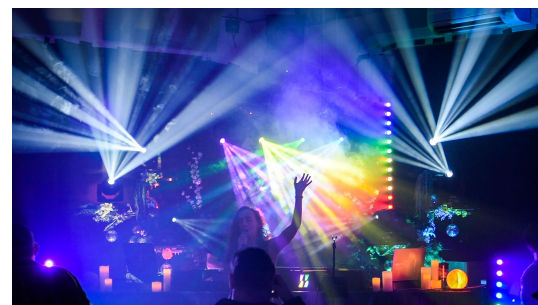

SurprisinglySimple

Conscious Music Movement | Sacred Bass | Lighting Design | Meditation

MILESTONES

SurprisinglySimple streamed in over 50 countries to date on Spotify - July '19

With Become To Know only. Looking forward to pushing Galactivation to a global audience

Self funded touring includes dates in multiple states + countries - July '19

Majority of dates in US surrounding southeast (Atlanta Based) + Colorado (project started here)

Created and hosted first conscious festival - cOMingle Festival - May '19

Voyage ATL publication highlighting the event [HERE](#).

PRODUCTION SPECIFICATIONS

- 10,000 W, JBL PRO sound system with 7,000 W of low end and a sound/mixing engineer
- Versatile light rig with Ableton and GrandMA2 Lighting console integration to synchronize music and lighting
- 12 movers, 4 pixel bar lights, 7 LED pars and 7 disco balls for limitless storytelling through lighting design

Sound + Lighting production run on (3) 15A circuits or (2) 20A circuits. Stage setup measures 12'W X 8'D X 8'H

SurprisinglySimple is making an IMPACT. Portions from events/releases benefit local and global communities. Charity partners include [Hug It Forward](#) and [Boys + Girls Clubs](#)