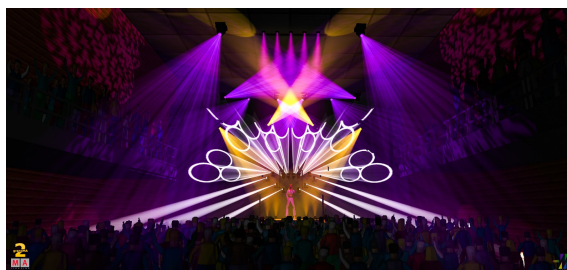

**Sound + Lighting production run on (3) 15A circuits or (2) 20A circuits. Stage setup measures 12'W X 8'D X 8'H**

SurprisinglySimple is making an IMPACT. Portions from events/releases benefit local and global communities. Charity partners include [Hug It Forward](#) and [Boys + Girls Clubs](#)