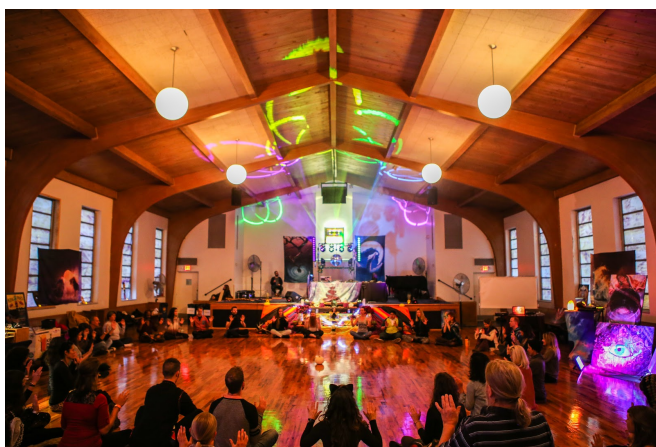

SurprisinglySimple

Conscious Music Movement | Sacred Bass | Lighting Design | Meditation

MILESTONES

SurprisinglySimple streamed in over 50 countries to date on Spotify - July '19

With Become To Know only. Looking forward to pushing Galactivation to a global audience

Self funded touring includes dates in multiple states + countries - July '19

Majority of dates in US surrounding southeast (Atlanta Based) + Colorado (project started here)

Created and hosted first conscious festival - cOMingle Festival - May '19

Voyage ATL publication highlighting the event [HERE](#).

PRODUCTION SPECIFICATIONS

- 10,000 W, JBL PRO sound system with 7,000 W of low end and a sound/mixing engineer
- Versatile light rig with Ableton and GrandMA2 Lighting console integration to synchronize music and lighting
- 12 movers, 4 pixel bar lights, 7 LED pars and 7 disco balls for limitless storytelling through lighting design

Sound + Lighting production run on (3) 15A circuits or (2) 20A circuits. Stage setup measures 12'W X 8'D X 8'H

SurprisinglySimple is making an IMPACT. Portions from events/releases benefit local and global communities. Charity partners include [Hug It Forward](#) and [Boys + Girls Clubs](#)